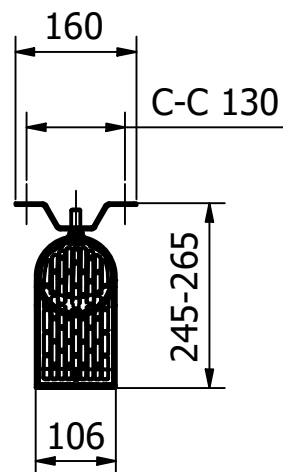

A-A (1 : 10)

6	1	334090203	Skruv M5x10 T25 RF
5	1	E1003-02	Rensgaller RF
4	2	E1004-02	Väggfäste RF
1	1	EV8021LAGER	Vandalsrör Øy102 L975 VFZ Lövis
ITEM	QTY	PART NUMBER	DESCRIPTION

PARTS LIST

Designed by PH	Checked by	Approved by	Date	Date 2021-08-30
-------------------	------------	-------------	------	--------------------

	Smst.Vandalsrör Øy102 L975 VFZ Lövis		
	EV8021	Edition	Sheet 1 / 1

Basic tolerance principle ISO8015.
General tolerances: ISO2768-mK resp. according to
ISO13920-AE.
Surface roughness according to ISO1302.
All dimensions are in mm.