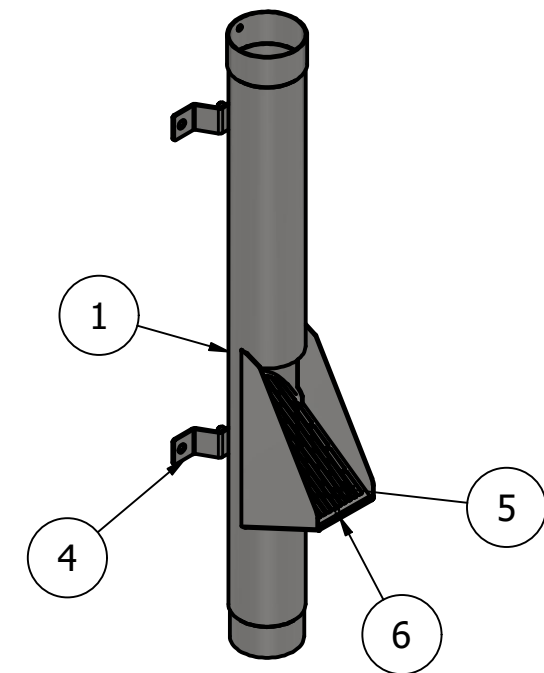

A-A (1 : 10)

6	1	334090203	Skruv M5x10 T25 RF
5	1	E1003-02	Rensgaller RF
4	2	E1004-02	Väggfäste RF
1	1	EV8021LAGER	Vandalsrör Øy102 L975 VFZ Lövis
ITEM	QTY	PART NUMBER	DESCRIPTION

PARTS LIST

Designed by PH	Checked by	Approved by	Date	Date 2021-08-30
-------------------	------------	-------------	------	--------------------

	Smst.Vandalsrör Øy102 L975 VFZ Lövis		
	EV8021	Edition	Sheet 1 / 1

Basic tolerance principle ISO8015.
General tolerances: ISO2768-mK resp. according to
ISO13920-AE.
Surface roughness according to ISO1302.
All dimensions are in mm.