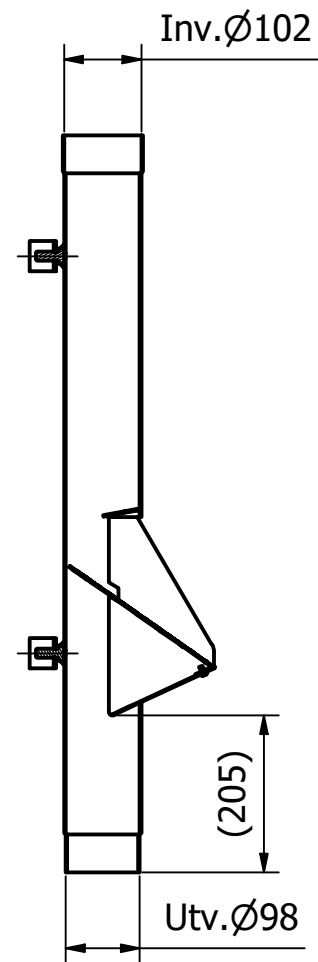

A-A (1 : 10)

6	1	334090203	Skruv M5x10 T25 RF
5	1	E1003-02	Rensgaller RF
4	2	E1004-02	Väggfäste RF
1	1	EV8021LAGER	Vandalsrör Øy102 L975 VFZ Lövis
ITEM	QTY	PART NUMBER	DESCRIPTION

PARTS LIST

Designed by PH	Checked by	Approved by	Date	Date 2021-08-30
-------------------	------------	-------------	------	--------------------

	Smst.Vandalsrör Øy102 L975 VFZ Lövis		
	EV8021	Edition	Sheet 1 / 1

Basic tolerance principle ISO8015.
General tolerances: ISO2768-mK resp. according to
ISO13920-AE.
Surface roughness according to ISO1302.
All dimensions are in mm.